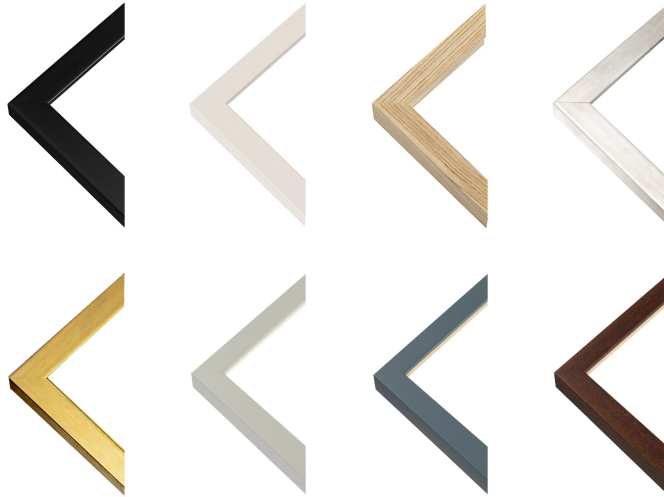

Available to order in black, white, natural, brown, light grey, dark grey, antique gold and antique silver, our globally fulfilled custom picture frames come with a durable Perspex glaze or anti-reflective moth-eye glaze.

Wood, Perspex, Acrylic

Frames:

Black, White, Natural, Antique Silver, Antique Gold, Light Grey, Dark Grey, Brown

Frame dimensions:

Depth from wall: 22mm
Face width: 20mm
Rebate width: 5mm
Rebate depth: 17mm

Mounts:

Snow white, Hayseed, Black
Our standard mounts are available with a depth of 2.4mm.

All mounts are "conservation grade", sustainably sourced, 100% acid free, and will not discolour or fade with age.